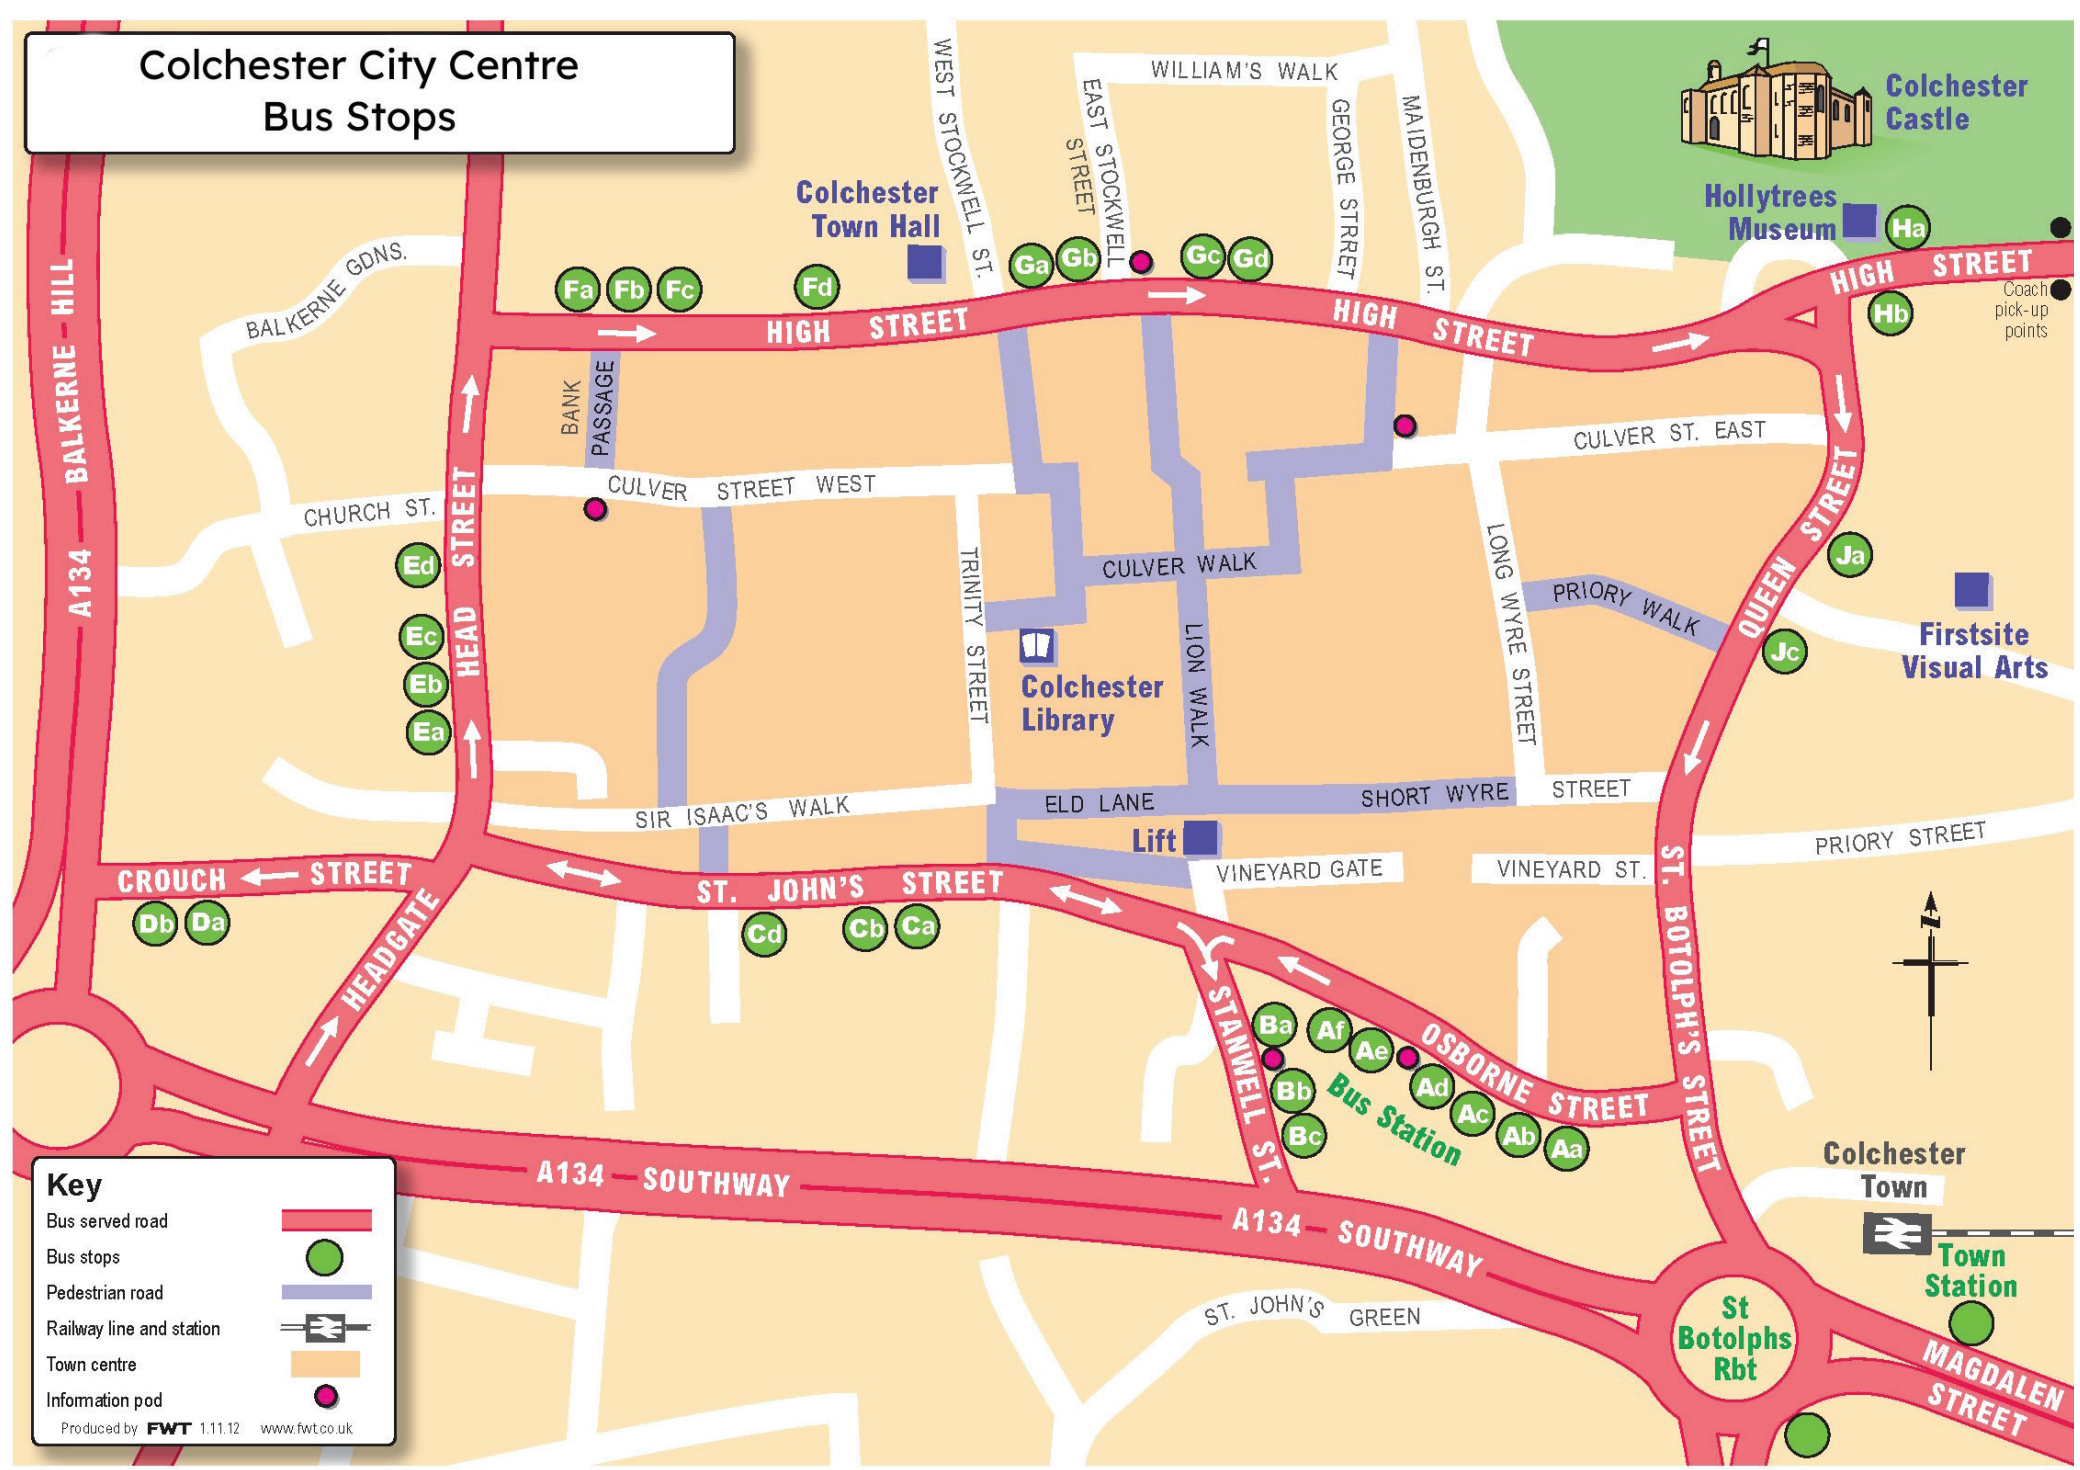

Where to catch your bus: Colchester City Centre

(April 2026)

Service Number	Operator	Destination	City Centre Stops
Park & Ride	Arriva	Colchester Park & Ride Site	Fd, Ca, Ea
1/1A	First/Arriva	Shrub End / Prettygate / Stanway (Sundays)	Hb, Af, Cd, Da
1/1A	First/Arriva	Greenstead	Eb, Gd, Ha
2/2A	First/Arriva	St Johns Estate / Highwoods	Gc, Ha
2/2A	First/Arriva	North Station / Great Horkesley	Ad, Hb, Cb, Ed
3	Arriva	Greenstead	Eb, Gd, Ha
8	Arriva	North Station / General Hospital / Highwoods	Ae, Cb, Ec
8	Arriva	Monkwick	Ga, Ja, St. Botolph's Rbt
14	Konectbuses	Leisure World / Greenstead / The Hythe	Ec
14	Konectbuses	Prettygate / Stanway / Tollgate Centre	Fa, Af, Cd, Da
43/43A/43B/ X43	Konectbuses	North Station / General Hospital / Nayland/ Sudbury	Ae, Cb, Ec
44	Konectbuses	Sudbury	Ad, Ca, Ed
50/50A	First	Layer / Tollesbury	Aa, St. Botolph's Rbt
50B	First	Gt. Wigborough via Layer de la Haye and Peldon	Aa, Cd, Da, St. Botolph's Rbt
51	First	University / Wivenhoe	Gb, Ja
51	First	North Station / General Hospital / Highwoods	Ae, Cb, Ec
52	First	North Station / General Hospital / Highwoods	Ec
52	First	Stanway	Ac, Fd, Db
53/53A	First	North Station / West Bergholt	Ad, Ca, Ed
53/53A	First	Old Heath / Rowhedge	Gb, Ja
54	First	Magdalen Street / Greenstead	Ab, Ea, Fc, Jc, Town Station
55	First	Monkwick / West Mersea (Monday to Saturday)	Ab, Cd, Eb, Ga, Ja, St. Botolph's Rbt
56/57	First	Shrub End (56) / St Michaels (57)	Af, Cd, Da
63	Konectbuses	Leisure World	Ec
63A	Konectbuses	North Station	Ed
63/63A	Konectbuses	William Harris Way / West Mersea	Fa, Af, Cd, Da
67	First	Abberton / Peldon / East Mersea	Aa
68/68A	First	West Mersea	Ga, Ja, St. Botolph's Rbt
68/68A	First	North Station / General Hospital / Highwoods (68) / Leisure World (68A)	Ae, Cb, Ec
69/69A	First	Layer / East Mersea	Aa, St. Botolph's Rbt
74	Konectbuses	University / Wivenhoe / Clacton	Ea, Fc, Bb, Town Station
74B	Konectbuses	University / Wivenhoe / Clacton	Bb, Town Station
75	First	Tiptree / Maldon	Af, Cd, Da
76	Konectbuses	University / Weeley / Clacton	Ea!, Fc!, Bb, Town Station
77/77A	Konectbuses	North Station / Tufnell Way	Ad, Ca, Ed
77/77A	Konectbuses	Great Bentley / St Osyth	Fc, Bc, Town Station
79	First	Messing / Tiptree	Aa, Cd, Da
80/80A	Konectbuses	North Station / General Hospital / Boxted	Aa, Cb, Ec
81/81A	Konectbuses	North Station / General Hospital / Dedham	Aa, Cb, Ec
82/82A/82B	Konectbuses	Great Tey (82 only) / Wakes Colne/ Colne Engaine	Aa, Db
83/83B	Konectbuses	Fordham (83/83B) / Bures (83 only) / Aldham (83B only)	Aa, Db
85	First	Stanway / Copford / Layer Breton	Aa, Db
87	First	Great Horkesley / North Station (Evenings and Sundays)	Ad, Cb, Ed, Hb
87	First	Wivenhoe/ Brightlingsea	Gc, Ha
88/88A/88B	First/Konectbuses	Aldham (88A) / Fordham (88B) / Halstead / Great Yeldham*	Ac, Db, Ea and Fd (Konectbuses only)
92	First/Konectbuses	Layer Breton / Tollesbury	Ea and Fa (Konectbuses only), Aa, Cd, Da
93/93A	Ipswich Buses	Stratford St Mary / East Bergholt / Ipswich	Aa, Ec
102/104	First	Manningtree / Harwich	Bc, Eb, Gd, Ha
105/107	Konectbuses	Weeley / Frinton / Walton	Bc, Town Station
174/175	Stephensons	Barnhall Estate / Fingringhoe / Rowhedge / Blackheath	Bc (174/175) St. Botolph's Rbt (174)
320	First	Braintree / Great Notley	Fd*, Ac, Db
371/71/X71	First	Witham / Boreham Village (71) / Chelmsford	Ac, Db, Fd
375	First	Chelmsford	Af, Cd, Da
X20	First	North Station	Ed
X20	First	Braintree / Great Dunmow / Stansted Airport	Fd, Ac, Db
X93	Ipswich Buses	Stratford St Mary / Ipswich	Aa, Eb, Gc, Ha