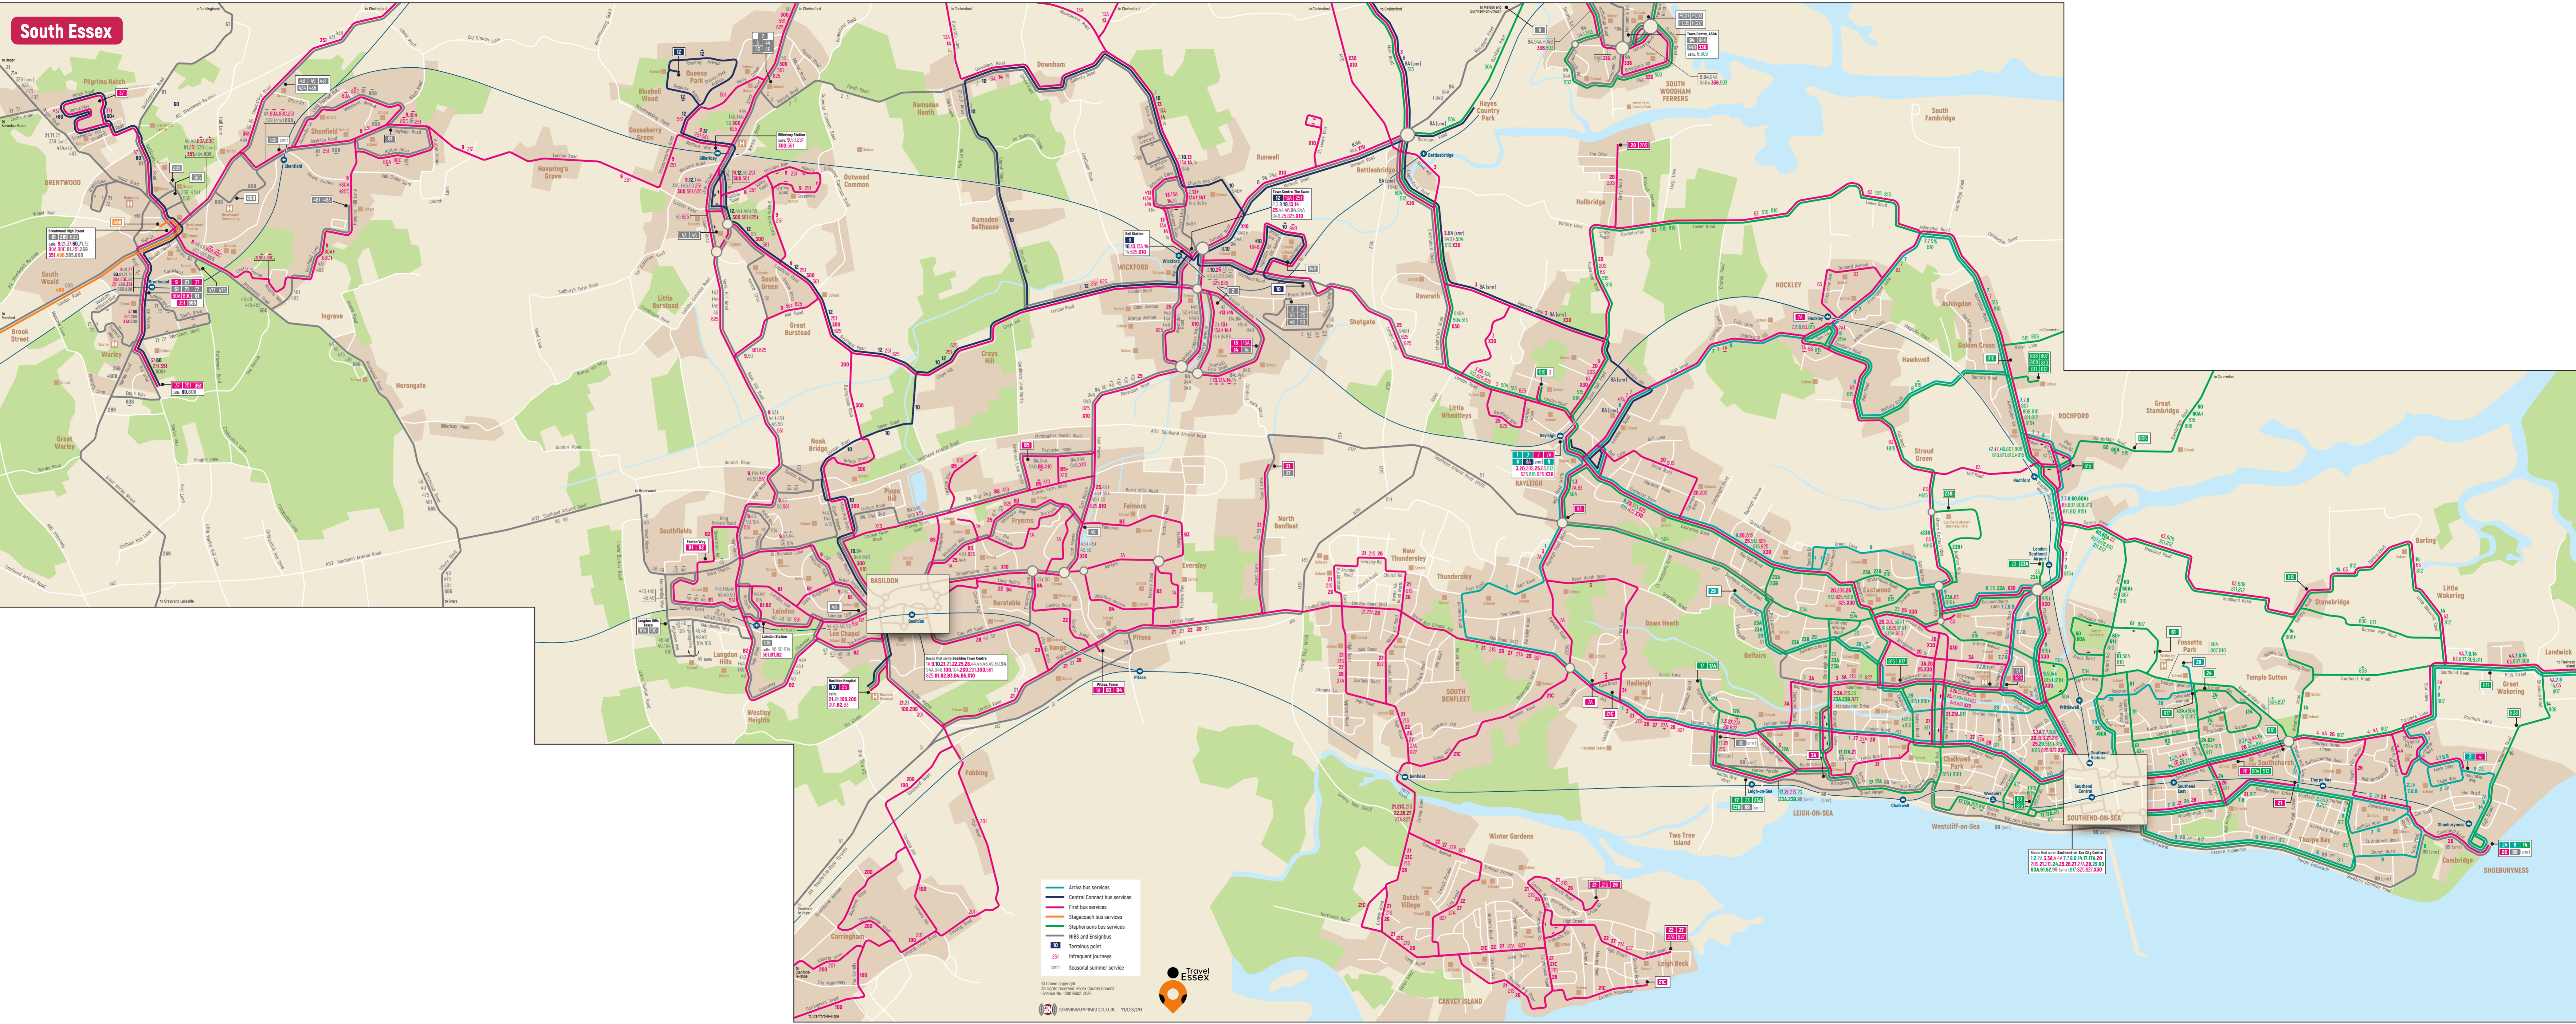

South Essex