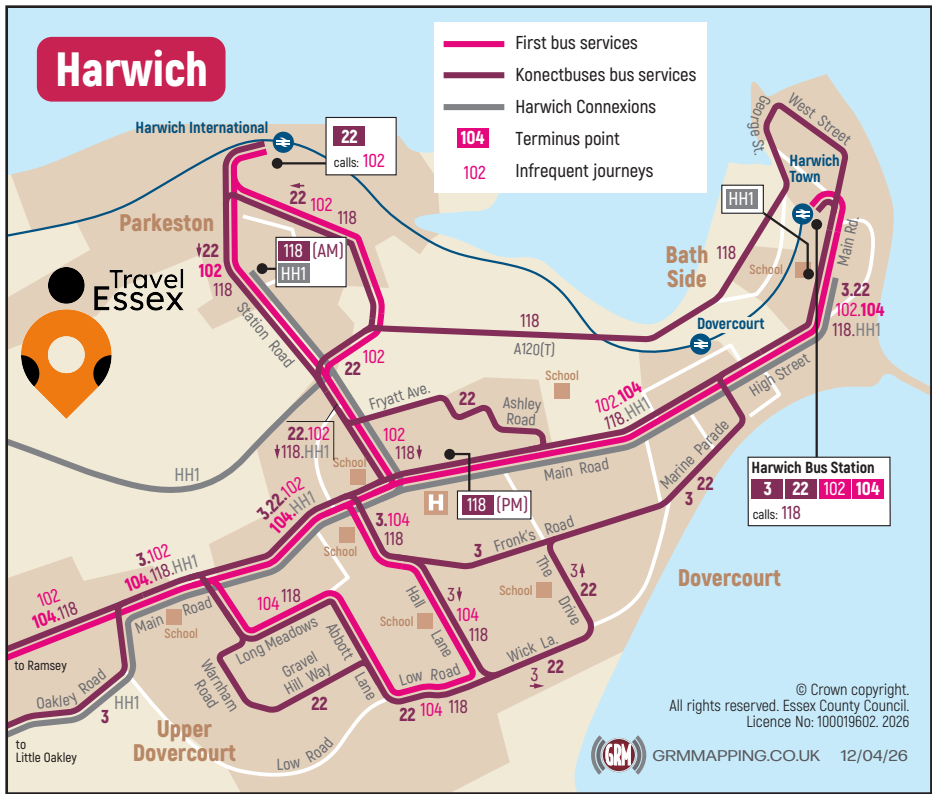

Harwich

- First bus services
- Konectbuses bus services
- Harwich Connexions
- 104 Terminus point
- 102 Infrequent journeys

© Crown copyright.
All rights reserved. Essex County Council.
Licence No: 100019602. 2026