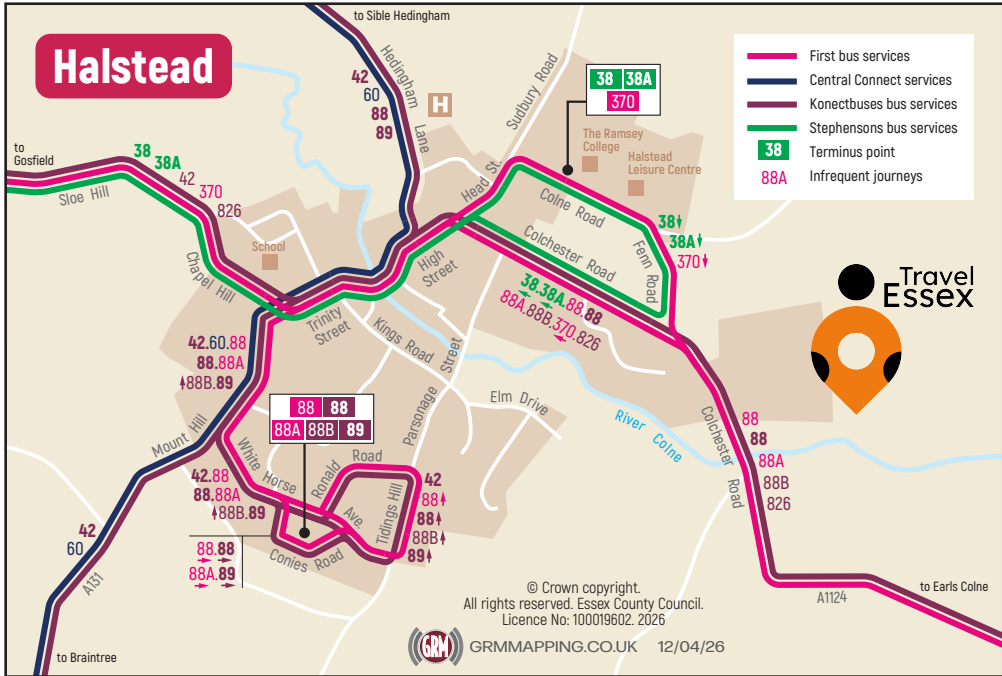

Halstead

- First bus services
- Central Connect services
- Konectbuses bus services
- Stephensons bus services
- 38 Terminus point
- 88A Infrequent journeys

© Crown copyright.
 All rights reserved. Essex County Council.
 Licence No: 100019602. 2026