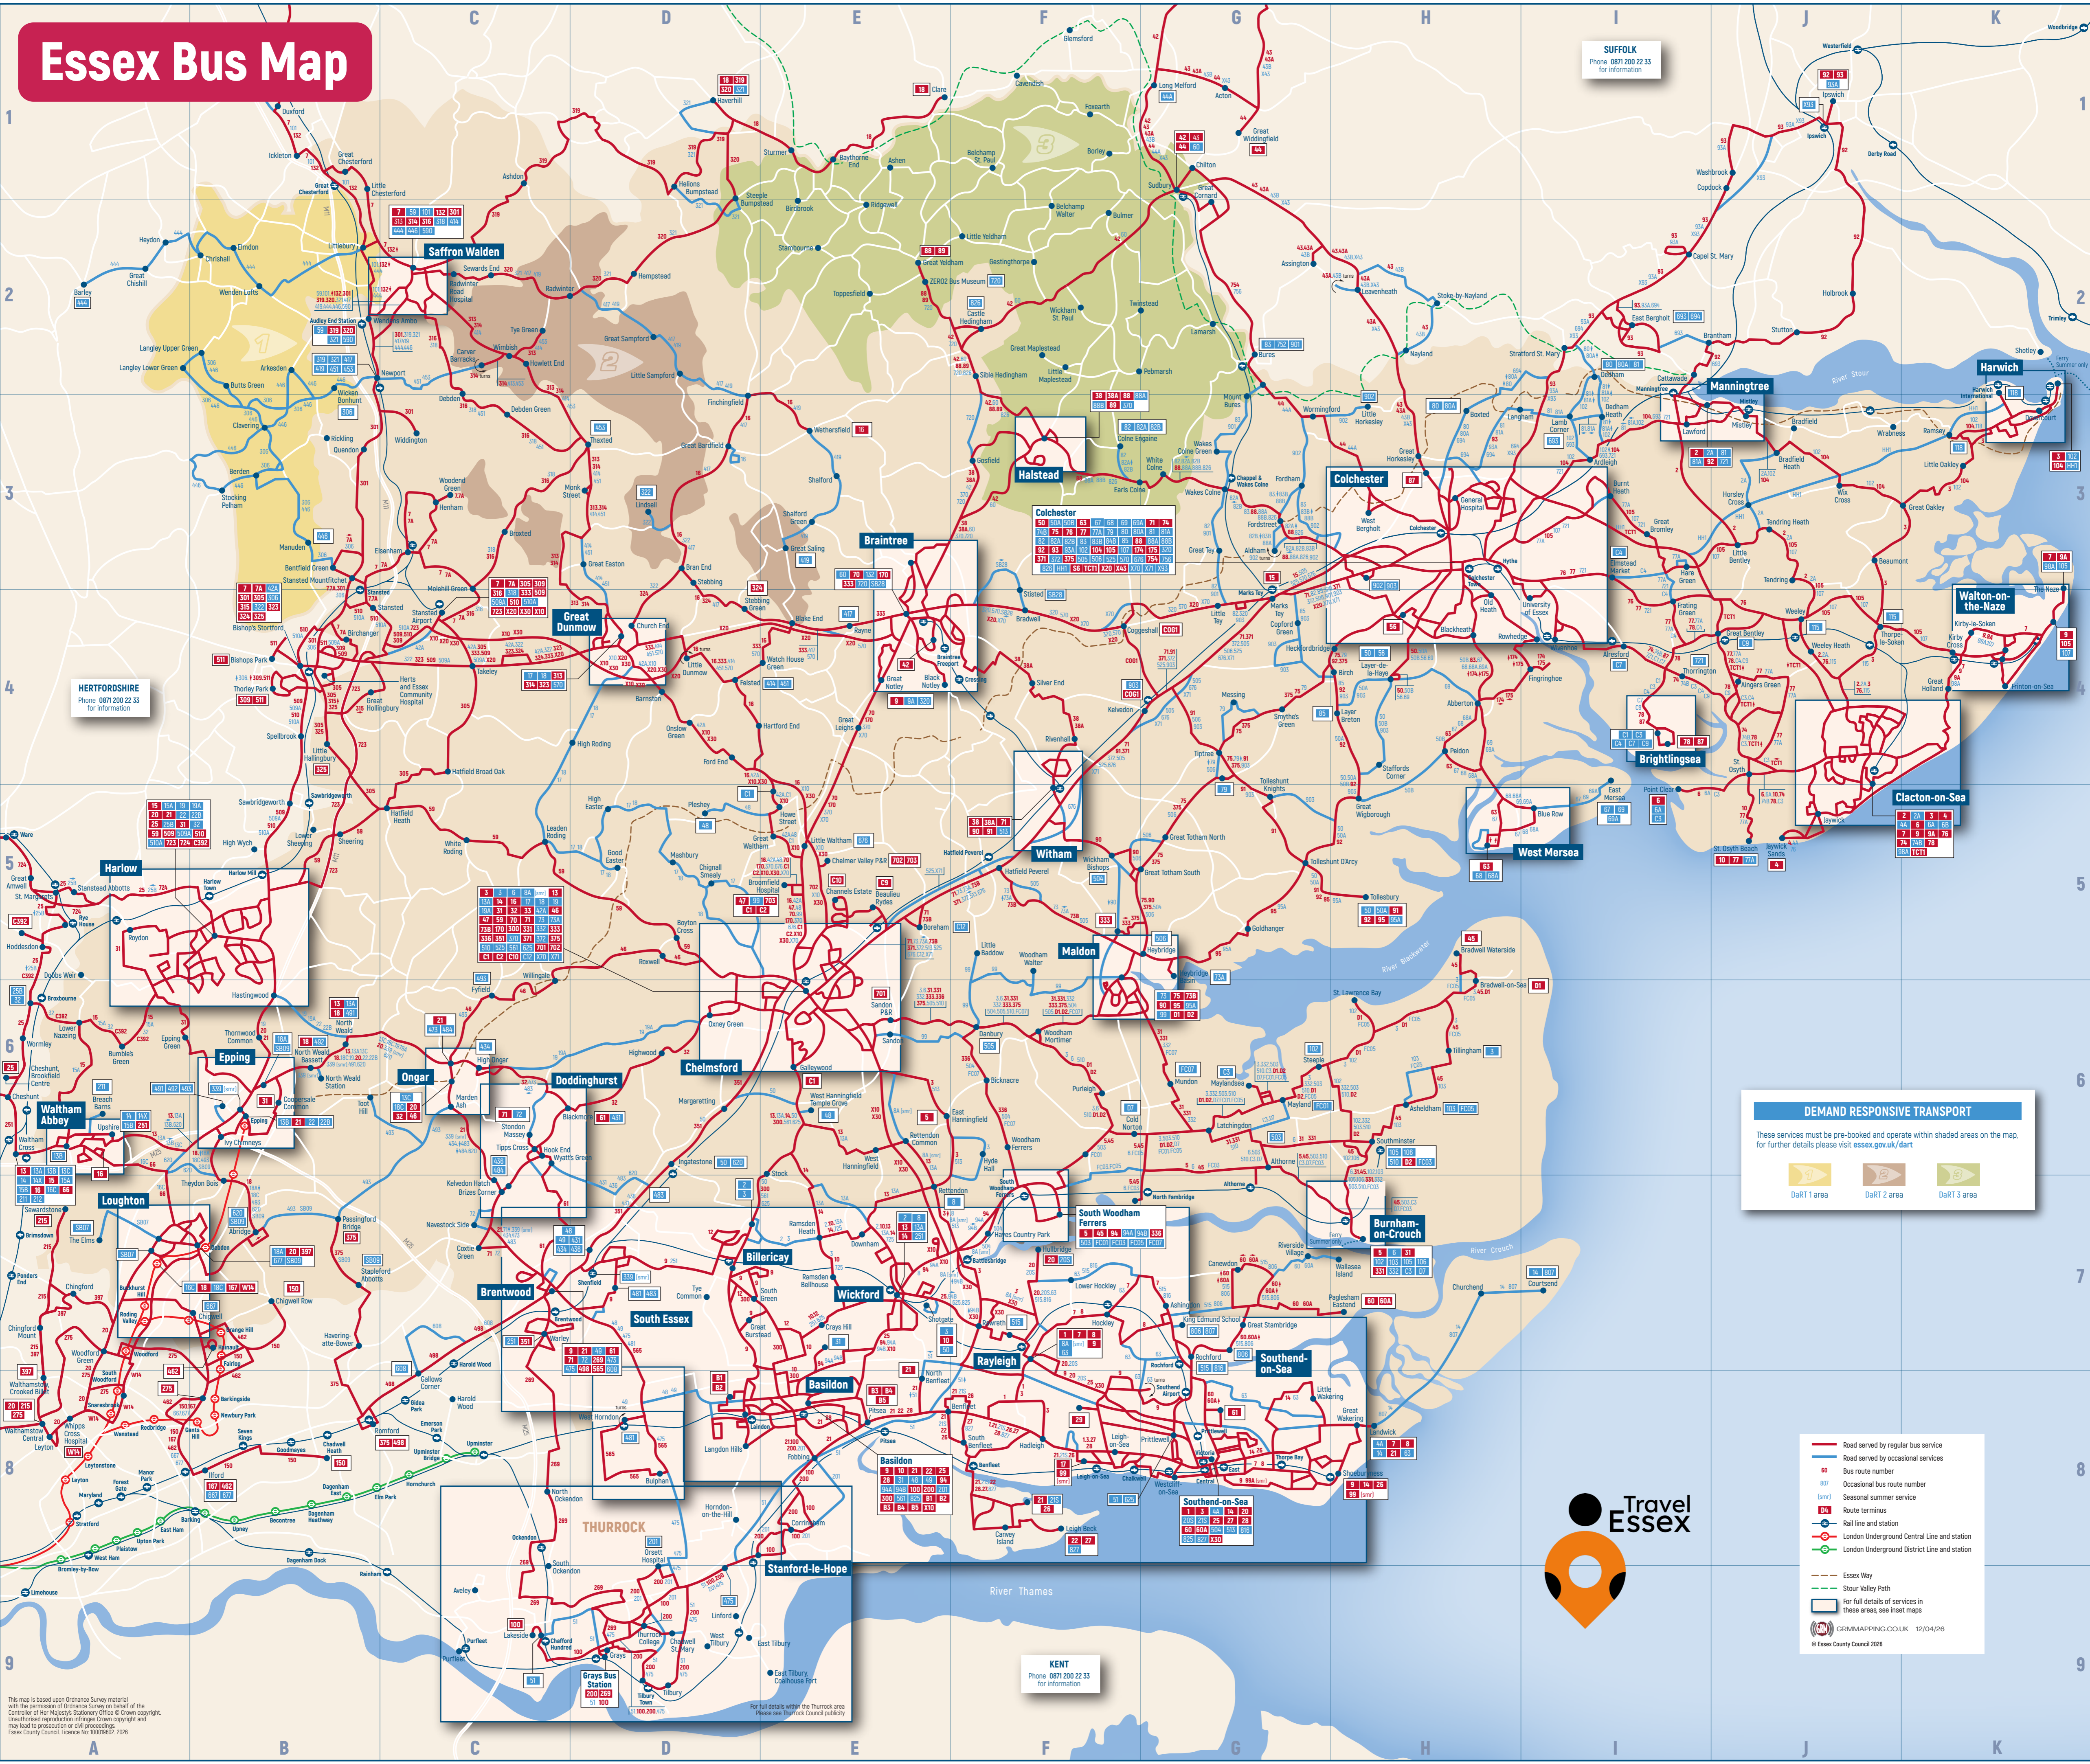

Essex Bus Map

SUFFOLK
Phone 0871 200 22 33
for information

HERTFORDSHIRE
Phone 0871 200 22 33
for information

DEMAND RESPONSIVE TRANSPORT

These services must be pre-booked and operate within shaded areas on the map, for further details please visit essex.gov.uk/dart

- DART 1 area
- DART 2 area
- DART 3 area

Road served by regular bus service
Road served by occasional services
Bus route number
Occasional bus route number
Seasonal summer service
Route terminus
Rail line and station
London Underground Central Line and station
London Underground District Line and station
Essex Way
Stour Valley Path
For full details of services in these areas, see inset maps
GRIMMAPPING.CO.UK 12/04/20
© Essex County Council 2020

KENT
Phone 0871 200 22 33
for information