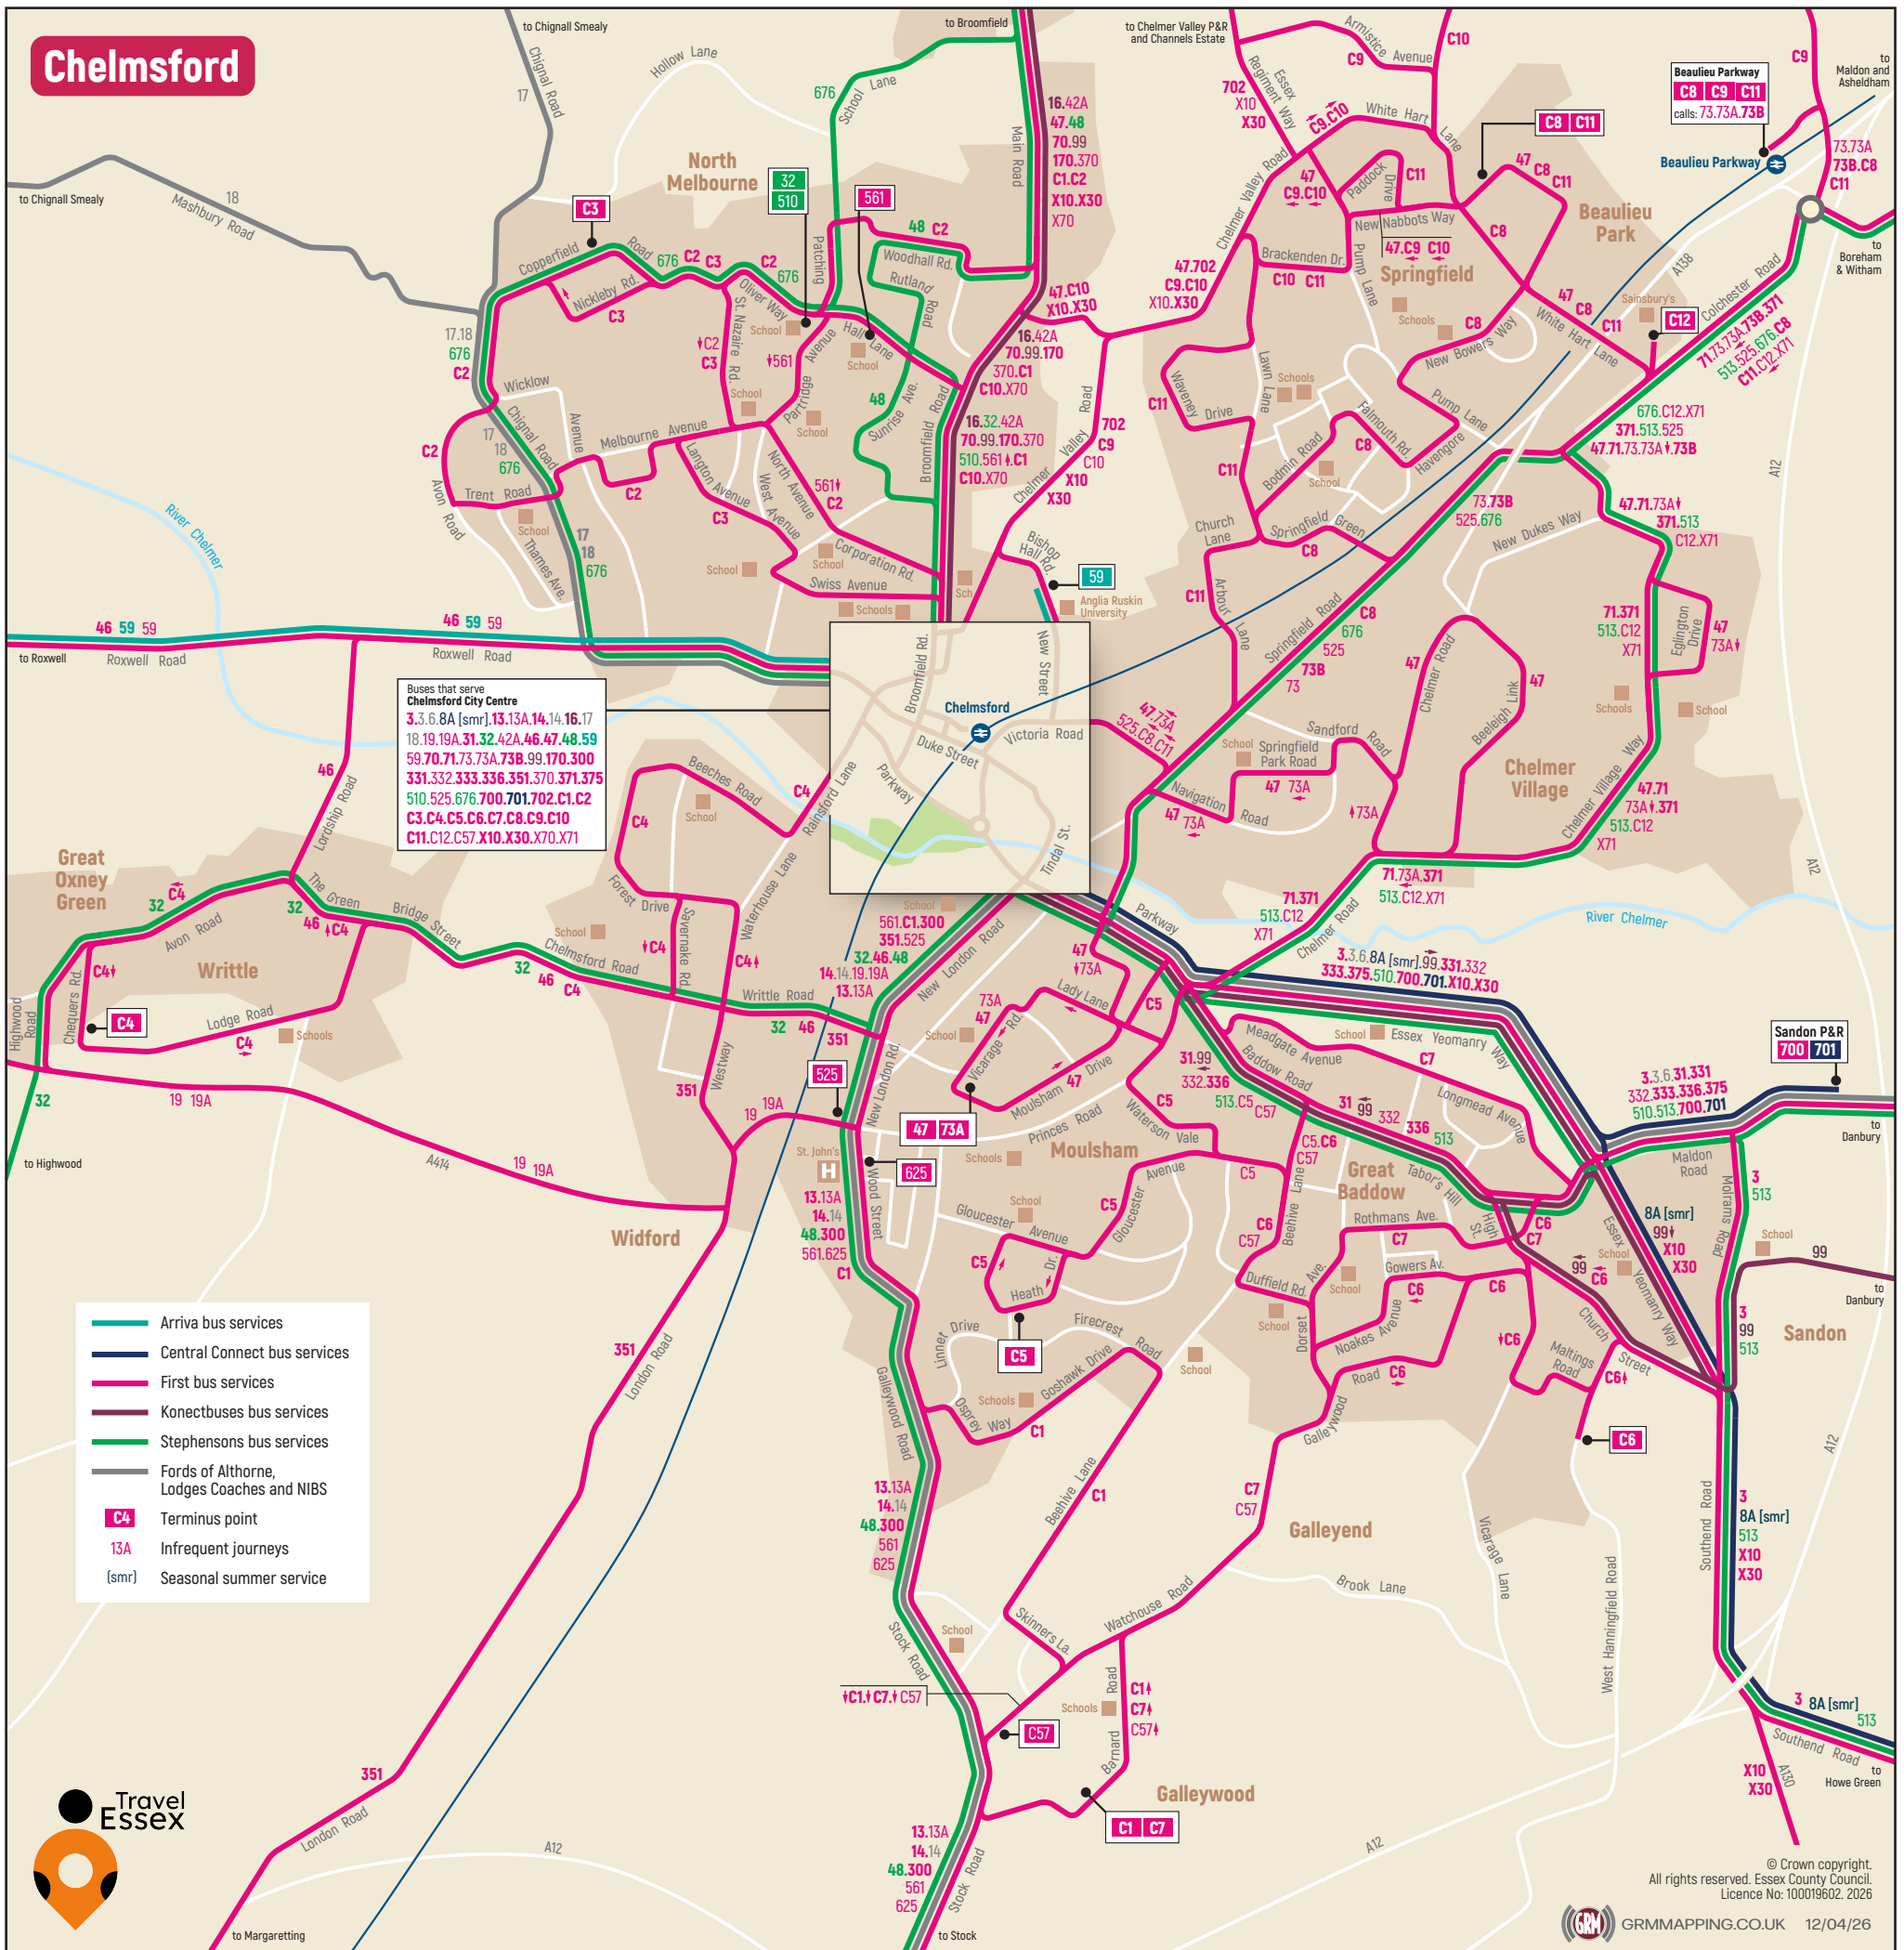

Chelmsford

Buses that serve Chelmsford City Centre
 3.3.6.8A [smr], 13.13A, 14, 16, 17, 18, 19, 19A, 31, 32, 42A, 46, 47, 48, 59, 59, 70, 71, 73, 73A, 73B, 99, 170, 300, 331, 332, 333, 336, 351, 370, 371, 375, 510, 525, 676, 700, 701, 702, C1, C2, C3, C4, C5, C6, C7, C8, C9, C10, C11, C12, C57, X10, X30, X70, X71

- Arriva bus services
- Central Connect bus services
- First bus services
- Konectbuses bus services
- Stephenson's bus services
- Fords of Althorne, Lodges Coaches and NIBS
- C4 Terminus point
- 13A Infrequent journeys
- (smr) Seasonal summer service