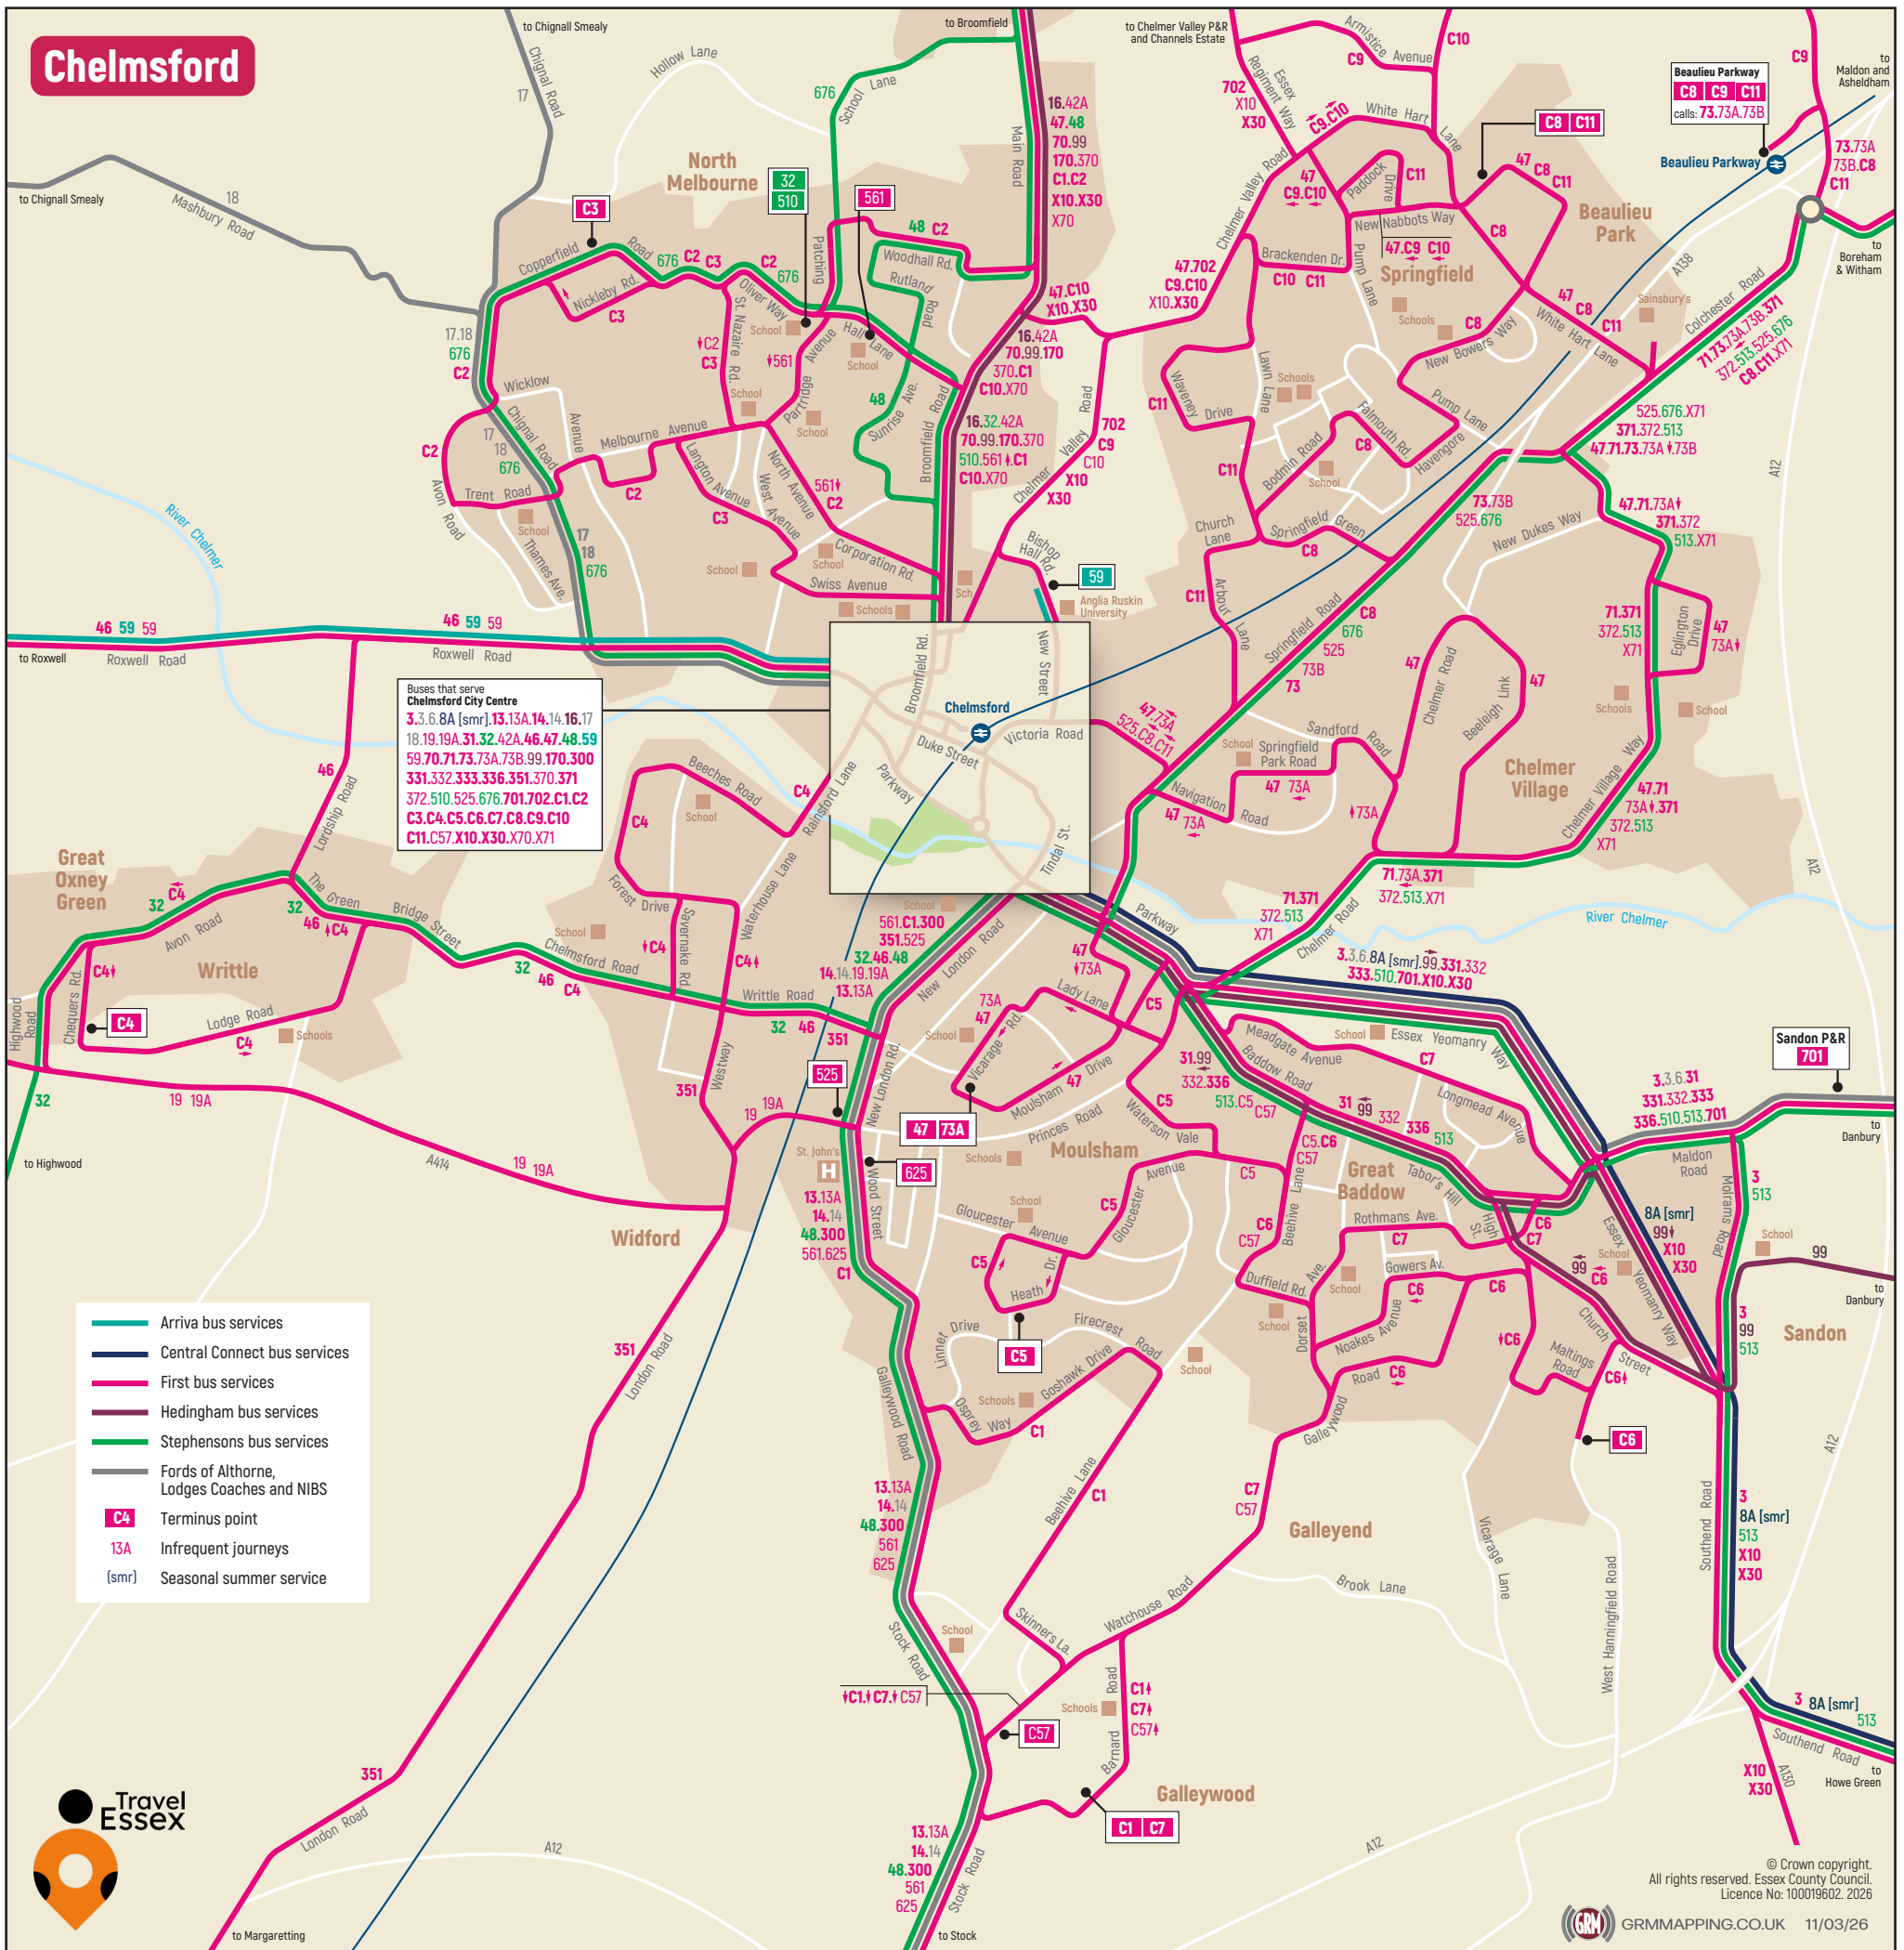

Chelmsford

Buses that serve Chelmsford City Centre
3.3.6.8A [smr].13.13A.14.14.16.17
18.19.19A.31.32.42A.46.47.48.59
59.70.71.73.73A.73B.99.170.300
331.332.333.336.351.370.371
372.510.525.676.701.702.C1.C2
C3.C4.C5.C6.C7.C8.C9.C10
C11.C57.X10.X30.X70.X71

- Arriva bus services
- Central Connect bus services
- First bus services
- Hedingham bus services
- Stephenson's bus services
- Fords of Althorne, Lodges Coaches and NIBS
- C4 Terminus point
- 13A Infrequent journeys
- (smr) Seasonal summer service