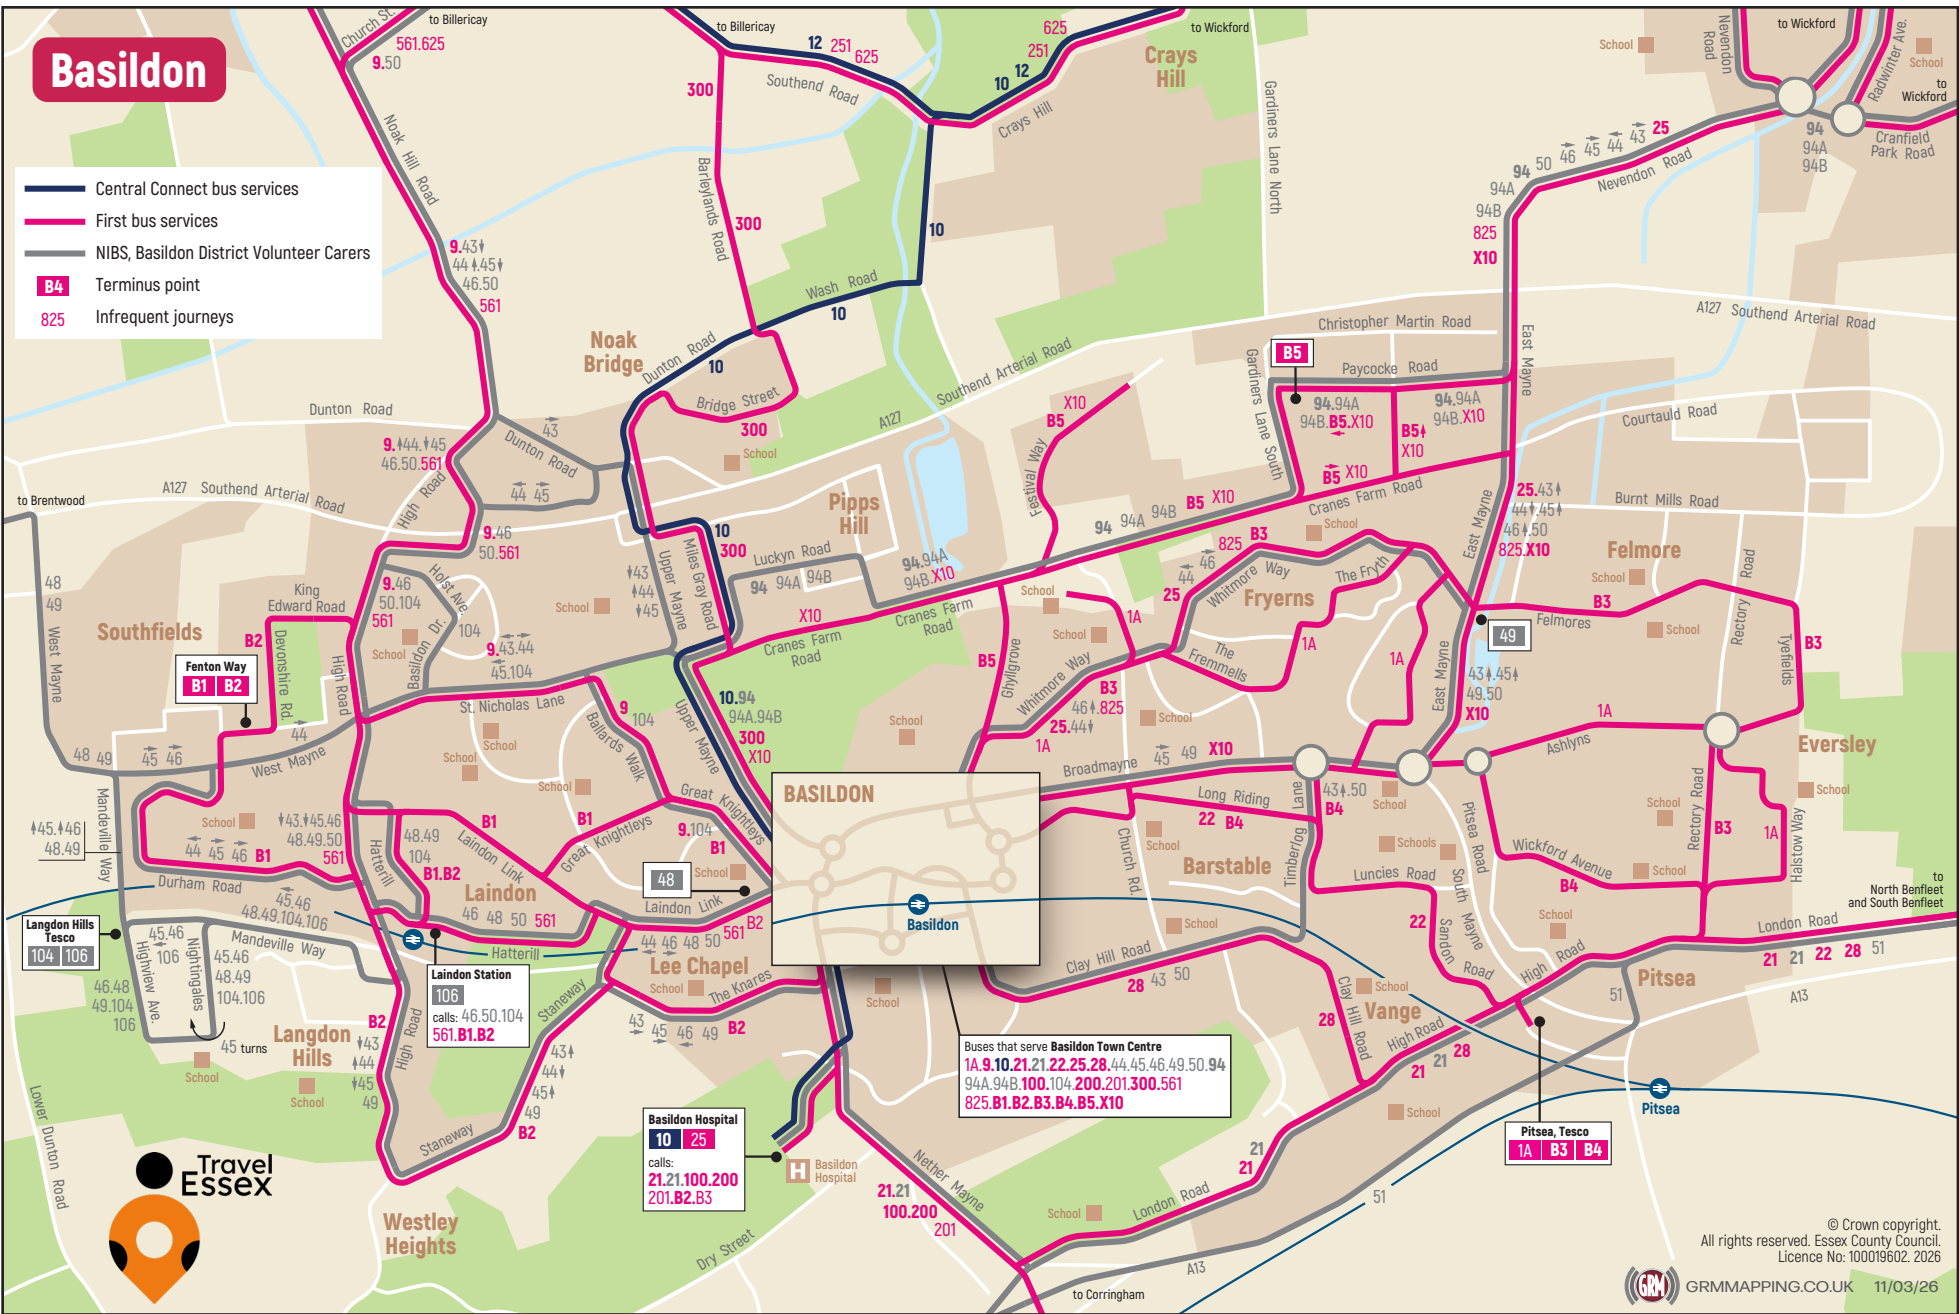

Basildon

- Central Connect bus services
- First bus services
- NIBS, Basildon District Volunteer Carers
- B4 Terminus point
- 825 Infrequent journeys

BASILDON

Buses that serve Basildon Town Centre
1A, 9, 10, 21, 22, 25, 28, 44, 45, 46, 49, 50, 94, 94A, 94B, 100, 104, 200, 201, 300, 561, 825, B1, B2, B3, B4, B5, X10

Basildon Hospital
10, 25
 calls: 21.21.100.200
 201.B2.B3

Laidon Station
106
 calls: 46.50.104
 561.B1.B2

Langdon Hills Tesco
104, 106

Pitsea, Tesco
1A, B3, B4